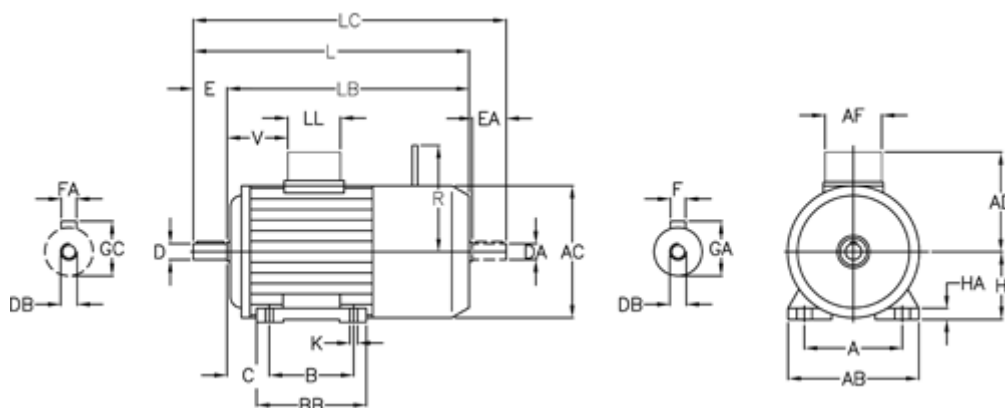

Data Sheet

Article number: 25100022041204104000

Description: Bonfiglioli brake motor BX100LA-4 FA15 2.2KW
1400 rpm 3x230/400v 50HZ IP55 IE3 AC brake B3 stainless steel

Measures

A = 160	D = 28	GC = 31.0	R = 160
A/F = 98	DA = M10	H = 100	V = 119
AB = 192	DB = M10	HA = 14.0	
AC = 195	E = 60	K = 12	
AD = 142	EA = 28	L = 458	
B = 140	F = 8	LC = 521	
BB H7 = 175	FA = 8	Length B = 398	
C = 63	GA = 31.0	LL = 98	